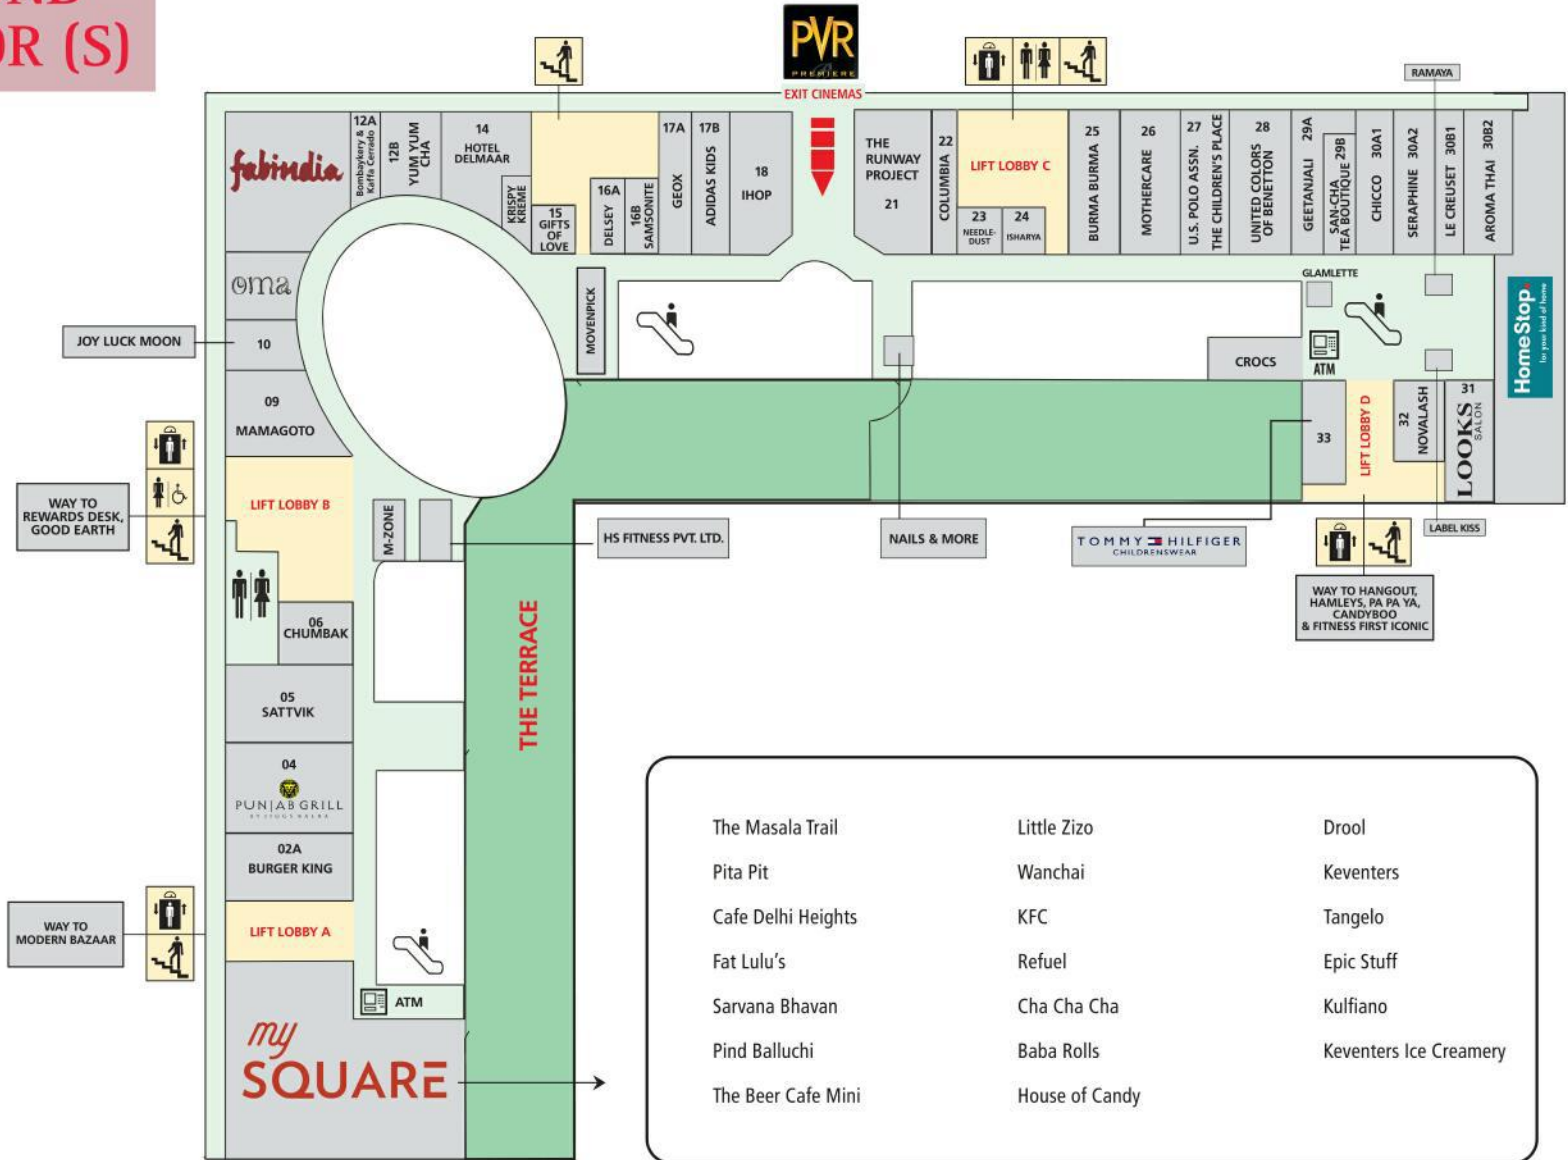

## Lower Ground 1 ( Lobby A)

- LG01 Sanah Forex
- LG02 KAI Shop
- LG03 Madison
- LG04 Modern Bazaar
- LG05 The Decor Kart
- LG06 Party in A Box

# THE PLAZA

# SECOND FLOOR (S)

- |                    |                |                        |
|--------------------|----------------|------------------------|
| The Masala Trail   | Little Zizo    | Drool                  |
| Pita Pit           | Wanchai        | Keventers              |
| Cafe Delhi Heights | KFC            | Tangelo                |
| Fat Lulu's         | Refuel         | Epic Stuff             |
| Sarvana Bhavan     | Cha Cha Cha    | Kulfiano               |
| Pind Balluchi      | Baba Rolls     | Keventers Ice Creamery |
| The Beer Cafe Mini | House of Candy |                        |