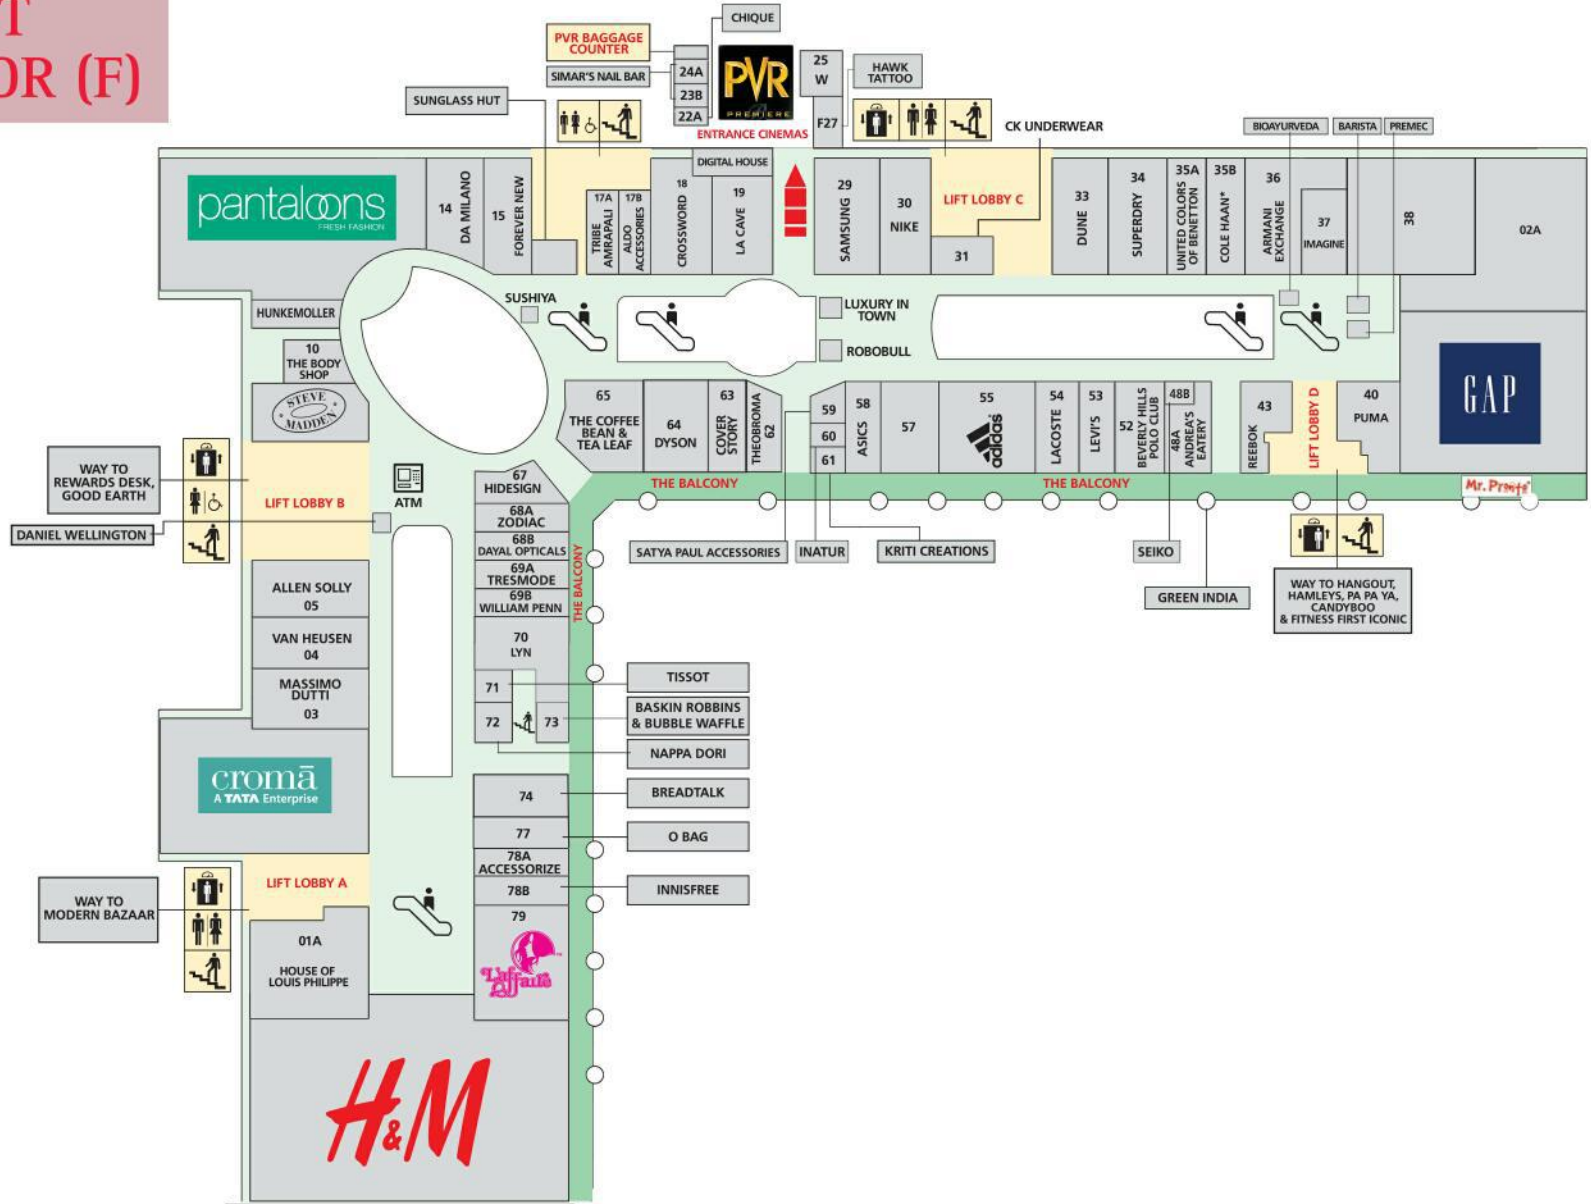

# LOWER GROUND FLOOR (LG1)

## Lower Ground 1 ( Lobby A)

- LG01 Sanah Forex
- LG02 KAI Shop
- LG03 Madison
- LG04 Modern Bazaar
- LG05 The Decor Kart
- LG06 Party in A Box

# THE PLAZA

# SECOND FLOOR (S)

- |                    |                |                        |
|--------------------|----------------|------------------------|
| The Masala Trail   | Little Zizo    | Drool                  |
| Pita Pit           | Wanchai        | Keventers              |
| Cafe Delhi Heights | KFC            | Tangelo                |
| Fat Lulu's         | Refuel         | Epic Stuff             |
| Sarvana Bhavan     | Cha Cha Cha    | Kulfiano               |
| Pind Balluchi      | Baba Rolls     | Keventers Ice Creamery |
| The Beer Cafe Mini | House of Candy |                        |