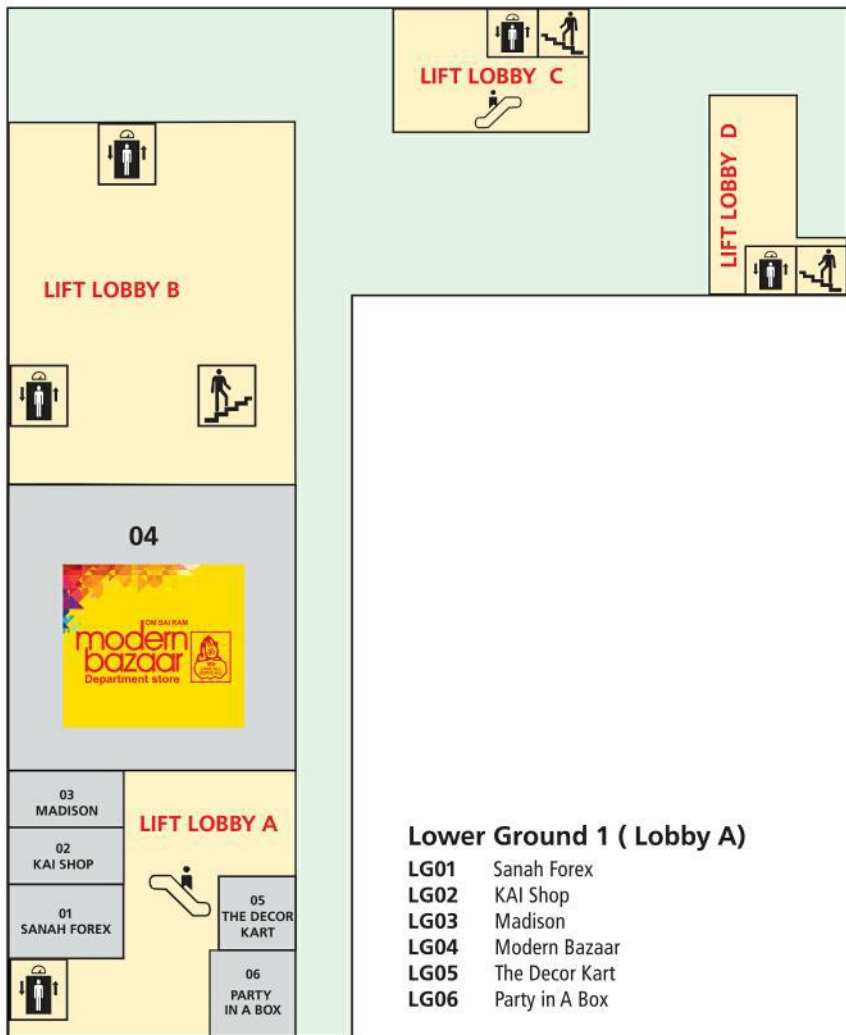

# LOWER GROUND FLOOR (LG1)

## Lower Ground 1 ( Lobby A)

- LG01 Sanah Forex
- LG02 KAI Shop
- LG03 Madison
- LG04 Modern Bazaar
- LG05 The Decor Kart
- LG06 Party in A Box

# THE PLAZA

# SECOND FLOOR (S)

- |                    |                |                        |
|--------------------|----------------|------------------------|
| The Masala Trail   | Little Zizo    | Drool                  |
| Pita Pit           | Wanchai        | Keventers              |
| Cafe Delhi Heights | KFC            | Tangelo                |
| Fat Lulu's         | Refuel         | Epic Stuff             |
| Sarvana Bhavan     | Cha Cha Cha    | Kulfiano               |
| Pind Balluchi      | Baba Rolls     | Keventers Ice Creamery |
| The Beer Cafe Mini | House of Candy |                        |